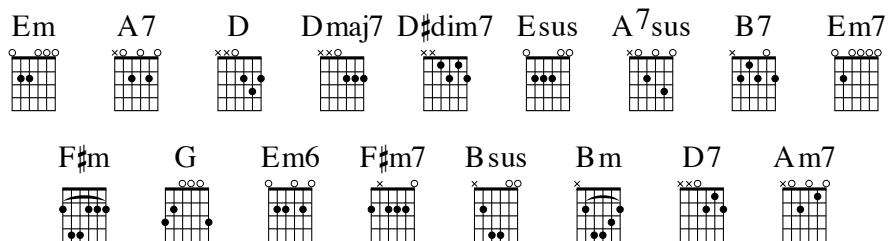

CHORUS

	Bb	Gm6	Am7	Dsus	Dm		
		Time after		time He has		waited be- fore,	
	Gm	C7	F	F			
And		now He is		waiting a-		gain	
	F7	Bb	Gm6	Am	Cm7	Dsus	D7
To		see if you're		willing to		open the door-	
	Gm	C7	F	F			
		Oh, how He		wants to come		in.	

412 - The Savior Is Waiting

RALPH CARMICHAEL

Original Key: F major
Capo 3: D major
Meter: 3/4

RALPH CARMICHAEL

INTRO **Em** | **A7** | **D** | **D**

VERSE 1

D Dmaj7 D#dim7 Em Esus Em
The | Savior is | waiting to | enter your | heart,

Em A7 D D
And | now He is | waiting a- | gain |

D7 G Em6 F#m Am7 Bsus B7
To | see if you're | willing to | open the | door-

Em A7 D D
| Oh, how He | wants to come | in. |

TURN-AROUND **Em** | **A7** | **D** | **D**

VERSE 2

If you'll take one step toward the Savior, my friend,
You'll find His arms open wide.
Receive Him and all of your darkness will end;
Within your heart He'll abide.

© Copyright 1958 SpiritQuest Music. All rights controlled by Gaither Copyright Management.
All rights reserved. Used by permission.