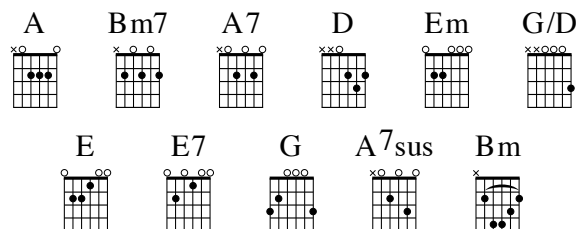

488 - O Master, Let Me Walk with Thee

WASHINGTON GLADDEN

Key: D major
Meter: 3/4

H. PERCY SMITH

INTRO **A Bm7 A7 | D | Em A | D**

VERSE 1 **D G/D D Em E A**
O Master, | let me | walk with | Thee

A Bm7 A7 D Bm7 E7 A
In low- ly | paths of | service | free;

A Em A D G D A7sus A7 D
Tell me Thy | secret, | help me | bear The

A7 Bm A7 D Em A D
Strain of | toil, the | fret of | care.

TURN-AROUND **A Bm7 A7 | D | Em A | D**

VERSE 2 Help me the slow of heart to move
By some clear, winning word of love;
Teach me the wayward feet to stay,
And guide them in the homeward way.

VERSE 3 Teach me Thy patience; still with Thee
In closer, dearer company,
In work that keeps faith sweet and strong,
In trust that triumphs over wrong.

VERSE 4 In hope that sends a shining ray
Far down the future's broad'ning way,
In peace that only Thou canst give,
With Thee, O Master, let me live.

Tell me Thy | secret, | help me | bear The

Strain of | toil, the | fret of | care.

TURN-
AROUND

| | |

VERSE 2 Help me the slow of heart to move
By some clear, winning word of love;
Teach me the wayward feet to stay,
And guide them in the homeward way.