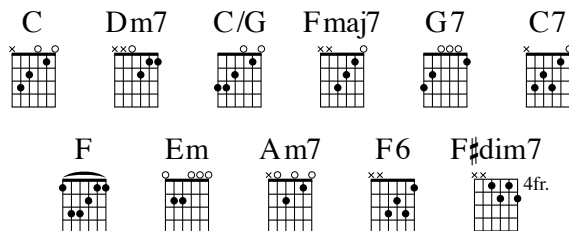

540 - Take My Life, Lead Me, Lord

R. MAINES RAWLS

Key: C major
Meter: 3/4

R. MAINES RAWLS

INTRO **C Dm7 | C/G Fmaj7 G7 | C | C**

VERSE 1 **C C C7 F Dm7**
Take my life, | lead me, Lord; | Take my life, | lead me, Lord;
Em F C Am7 F6 G7
Make my life | useful to | Thee. |
C C C7 F F#dim7
Take my life, | lead me, Lord; | Take my life, | lead me, Lord;
C Dm7 C/G Fmaj7 G7 C C
Make my life | use- ful to | Thee. |

TURN-AROUND **C Dm7 | C/G Fmaj7 G7 | C | C**

VERSE 2 Take my life, teach me, Lord; Take my life, teach me, Lord;
Make my life useful to Thee.
Take my life, teach me, Lord; Take my life, teach me, Lord;
Make my life useful to Thee.

VERSE 3 Here am I, send me, Lord; Here am I, send me, Lord;
Make my life useful to Thee.
Here am I, send me, Lord; Here am I, send me, Lord;
Make my life useful to Thee.