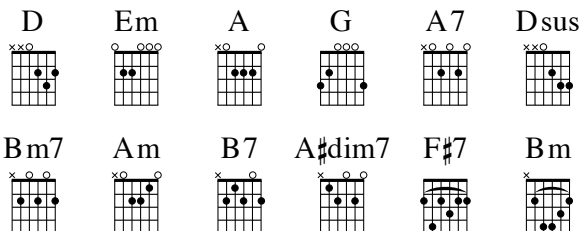

His strength is | perfect when | our strength is | gone;

F **C** **Dm7** **Gm** **C** **Cm**

He'll car- ry | us when we | can't carry | on.

D7 **Gm** **C** **C \sharp dim7** **A7** **Dm**

Raised in His | power, the | weak be- come | strong;

Original Key: F major
Capo 3: D major
Meter: 4/4

STEVEN CURTIS CHAPMAN
and JERRY SALLEY

INTRO **D | Em | A | Em D**

CHORUS **D Em A G A7 D Dsus**

His strength is | perfect when | our strength is | gone;

D A Bm7 Em A Am

He'll car- ry | us when we | can't carry | on.

B7 Em A A#dim7 F#7 Bm

Raised in His | power, the | weak be- come | strong;

Bm Em A Em D

His strength is | perfect, | His strength is | per- fect.

TURN-
AROUND **D | Em | A | Em D**

460 - His Strength Is Perfect

STEVEN CURTIS CHAPMAN
and JERRY SALLEY

Meter: 4/4

STEVEN CURTIS CHAPMAN
and JERRY SALLEY

INTRO

| | |

CHORUS

His strength is | perfect when | our strength is | gone;