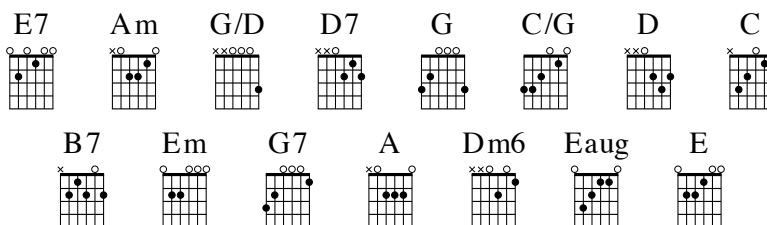

227 - The Blood Will Never Lose Its Power

ANDRAÉ CROUCH

Original Key: A♭ major
Capo 1: G major
Meter: 3/4

ANDRAÉ CROUCH

INTRO **E7** | **Am** | **G/D** **D7** | **G** **C/G** | **G**

VERSE 1 **D** **G** **G** **C** **G/D**

The | blood that | Jesus | shed for | me

B7 **B7** **Em** **G7**

| | 'Way back on | Calva- | ry,

C **Em** **A** **G/D** **Dm6** **Eaug** **E**

The | blood that gives me | strength from | day to | day-

E7 **Am** **G/D** **D7** **G** **C/G** **G**

It will | never | lose its | power. |

CHORUS **D7** **D7** **G** **C/G** **G**

It | reaches to the | highest | mountain; |

D7 **D7** **G** **C/G** **G7**

It | flows to the | lowest | valley. |

C **Em** **A** **G/D** **Eaug** **E**

The | blood that gives me | strength from | day to | day-

E7 **Am** **G/D** **D7** **G** **C/G** **G**

It will | never | lose its | power. |

TURN-AROUND **E7** | **Am** | **G/D** **D7** | **G** **C/G** | **G**

VERSE 2 It soothes my doubt and calms my fears, And it dries all my tears;
The blood that gives me strength from day to day- It will never lose its power.