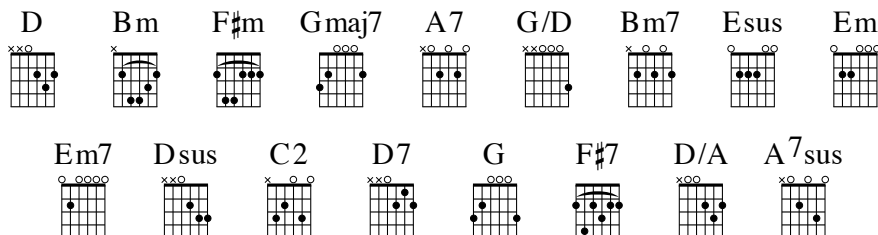

571 - This Is the Day

LES GARRETT
based on Psalm 118:24

Original Key: E♭ major
Capo 1: D major
Meter: 4/4

LES GARRETT

INTRO **D | Bm F#m | Gmaj7 A7 | D G/D D**

CHORUS **D** | This is the day, **D** | this is the day **Bm7**

Esus Em | That the Lord has made, that the **Esus Em** | Lord has made;

A7 | We will rejoice, **A7 Em7** | we will rejoice

A7 Dsus D Em | And be glad in it, and be **Dsus D C2 D7** | glad in it.

G A7 | This is the day that the **D F#7 Bm** | Lord has made;

G A7 | We will rejoice and be **D D/A A7sus A7** | glad in it.

D | This is the day, **Bm F#m** | this is the day

Gmaj7 A7 | That the Lord has **D G/D D** | made.

TURN-AROUND **D | Bm F#m | Gmaj7 A7 | D G/D D**