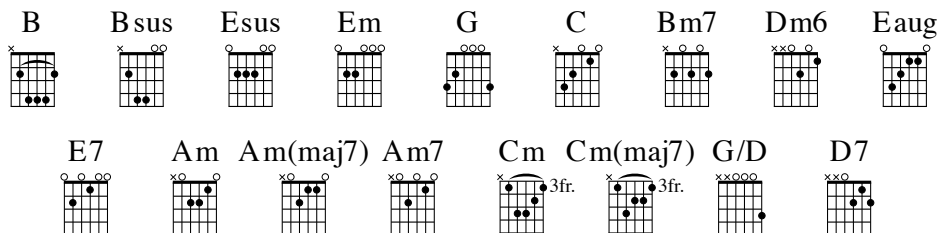

CHORUS

B \flat B \flat sus B \flat Dm7 G7
 To | God be the | glo- ry,
Cm Csus Cm E \flat m6 F
 To | God be the | glo- ry!
D7sus D7 Gsus Gm
 To | God be the | glo- ry
Gm Fsus F
 For the | things He has | done.

TURN-
AROUND

D Dsus D | Gsus Gm | B \flat E \flat | B \flat

BRIDGE

Gsus Cm D7
 Just let me | live my | life;
Gm Gm(maj7) Gm7 Gm6
 Let it be | pleasing, Lord, to | Thee.
Gm E \flat Gm
 And should I | gain any | praise,
C7 F7sus F7
 Let it go to | Calva- | ry.

577 - My Tribute

ANDRAÉ CROUCH

Original Key: B♭ major
 Capo 3: G major
 Meter: 4/4

ANDRAÉ CROUCH

INTRO **B** **Bsus** **B** | **Esus** **Em** | **G** **C** | **G**

VERSE

	G	Bm7
	How can I say	thanks
	Dm6	Eaug E7
For the	things You have	done for me—
	Am	Am(maj7)
	Things so unde-	served,
	Am7	Cm
Yet You	give to prove Your	love for me?
	G	Em
The	voices of a million	angels
	Em	Cm(maj7)
Could not ex-	press my grati-	tude—
	G E7	E7 Am
All that I	am and ever hope to	be,
	G/D	D7 G
	I owe it all to	Thee.

TURN-
AROUND

B Bsus B | Esus Em | G C | G

BRIDGE

Esus Am B7
 Just let me | live my | life;
Em Em(maj7) Em7 Em6
 Let it be | pleasing, Lord, to | Thee.
Em C Em
 And should I | gain any | praise,
A7 D7sus D7
 Let it go to | Calva- | ry.