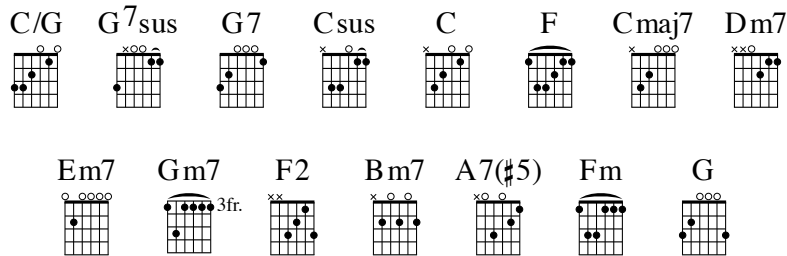

388 - Make Us One

CAROL CYMBALA

Key: C major
Meter: 4/4

CAROL CYMBALA

INTRO **C/G G7sus G7 | Csus | C**

CHORUS **F G7 C Cmaj7 Dm7 Em7 C**

Make us | one, Lord, make us | one;

Gm7 C F2 F
Holy | Spirit, make us | one.

Bm7 A7(#5) C Dm7 Fm
Let Your | love flow so the | world will know

C/G G7sus G Csus C
We are | one in | You. |

TURN-AROUND **C/G G7sus G7 | Csus | C**

388 - Make Us One

CAROL CYMBALA

Meter: 4/4

CAROL CYMBALA