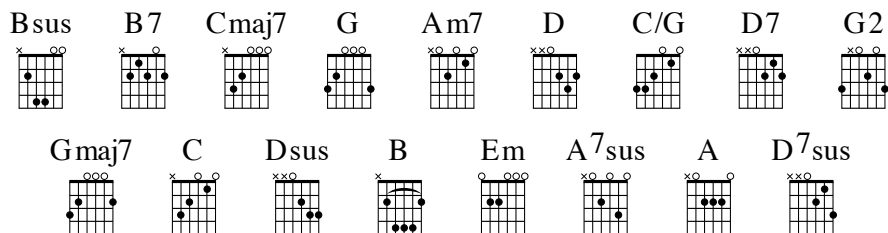

78 - I Stand in Awe

MARK ALTROGGE

Original Key: A♭ major
Capo 1: G major
Meter: 4/4

MARK ALTROGGE

INTRO **Bsus B7 | Cmaj7 G | Am7 D | C/G G**

VERSE **D7 G2 Gmaj7**
You are | beautiful beyond de- | scription,
C/G G2 C
Too | marvelous for | words;
D G C/G G
Too | wonderful for compre- | hension,
C D C Dsus D B
Like | nothing ever seen or | heard.
Em A7sus A
Who can | grasp Your infinite | wisdom?
C D Dsus D7
Who can | fathom the depth of Your | love?
G2 Gmaj7
You are | beautiful beyond de- | scription,
C D7sus D7 G C
Majes- | ty enthroned a- | bove.

CHORUS **D G D D C**
And I | stand, I stand in | awe of You,
G D D C
I | stand, I stand in | awe of You;
Bsus B7 Cmaj7 G
Holy | God, to whom all | praise is due,
Am7 D C C/G G
I | stand in awe of | You.

TURN-AROUND **Gmaj7 | Am7 D | C/G G**

© Copyright 1987 Sovereign Grace Praise (BMI) (admin. in the US & Canada by Integrity's Praise! Music) (c/o Integrity Media, Inc., 1000 Cody Road, Mobile, AL 36695). All rights reserved. Used by permission.