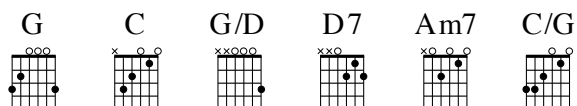

455 - In Times like These

RUTH CAYE JONES

Key: G major
Meter: 4/4, 2/4

RUTH CAYE JONES

INTRO **G | C | G/D | D7 | G**

VERSE 1

G Am7 D7
In times like | these you need a | Sav- ior,
D7 C/G G
In times like | these you need an | an- chor;
G C
Be very | sure, be very | sure
G/D D7 G
Your anchor | holds and grips the | Solid | Rock!

CHORUS 1, 2

D7 G
This Rock is | Jesus, Yes, He's the | One;
D7 G
This Rock is | Jesus, The only | One!
G C
Be very | sure, be very | sure
G/D D7 G
Your anchor | holds and grips the | Solid | Rock!

TURN-AROUND **G | C | G/D | D7 | G**

VERSE 2 In times like these you need a Bible, In times like these O be not idle;
Be very sure, be very sure Your anchor holds and grips the Solid Rock!

VERSE 3 In times like these I have a Savior, In times like these I have an anchor;
I'm very sure, I'm very sure My anchor holds and grips the Solid Rock!

CHORUS 3 This Rock is Jesus, Yes, He's the One; This Rock is Jesus, The only One!
I'm very sure, I'm very sure My anchor holds and grips the Solid Rock!