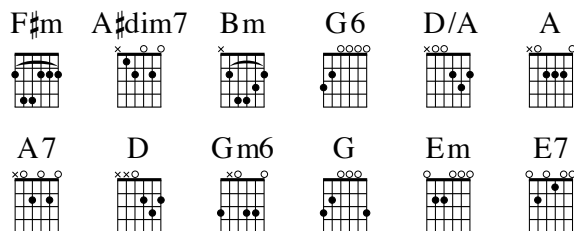

86 - Lead Me, Lord

Based on Psalm 5:8

(LEAD ME, LORD)

Original Key: E♭ major

Capo 1: D major

Meter: 4/4

SAMUEL S. WESLEY

INTRO **F#m A#dim7 | Bm G6 | D/A A A7 | D**

CHORUS **D Gm6 Bm D**

| Lead me, | Lord,

G D Em E7 D/A A

| Lead me in Your | righteousness;

F#m A#dim7 Bm

| Make Your way | plain

G6 D/A A A7 D

Be- | fore my | face.

TURN-
AROUND **D/A A A7 | D**