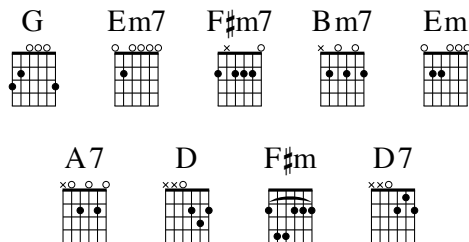

581 - We Bring the Sacrifice of Praise

KIRK C. DEARMAN

Key: D major
Meter: 4/4

KIRK C. DEARMAN

INTRO **G Em7 | F#m7 Bm7 | Em A7 | D**

CHORUS **D A7 D G Em7 G A7**
 | We bring the sacrifice of | praise into the | house of the | Lord;
D A7 D G F#m A7 D
 | We bring the sacrifice of | praise into the | house of the | Lord.

D7 G Em7 F#m7 Bm7
 And we | offer up to | You
Em A7 D A7 D
 The sacri- | fic- es of | thanksgiv- ing;

D7 G Em7 F#m7 Bm7
 And we | offer up to | You
Em A7 D
 The sacri- | fic- es of | joy.

TURN-
AROUND **Em A7 | D**