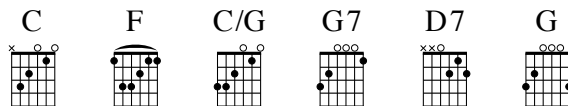

512 - Only Believe

PAUL RADER

Key: C major
Meter: 6/4

PAUL RADER

INTRO **C** | **C F** | **F C** | **C/G G7** **C**

CHORUS **C** **C F**
Only believe, | only believe;

C **D7 G**
All things are possible, | only believe.

C **C F**
Only believe, | only believe;

F C C/G G7 C
All things are possible, | on- ly believe.

TURN-AROUND **F C** | **C/G G7** **C**

512 - Only Believe

PAUL RADER

Meter: 6/4

PAUL RADER

INTRO | | |