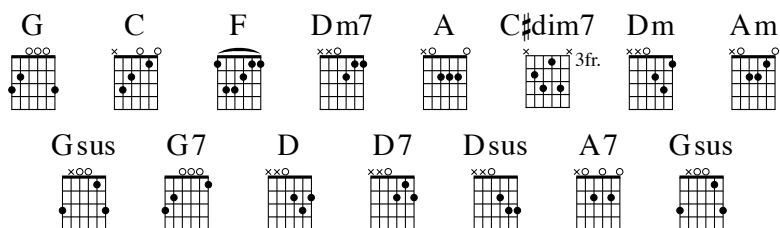

# 658 - Soldiers of Christ, Arise

CHARLES WESLEY

Key: C major  
Meter: 4/4

GEORGE J. ELVEY

INTRO **G | C F C | Dm7 G A C#dim7**  
**| Dm Am Gsus G7 | C**

VERSE 1 **C Am F**  
| Soldiers of Christ, a- | rise  
**C F G7 C G**  
And | put your ar- mor | on,  
**C G Am C D G**  
Strong | in the strength which | God supplies  
**D7 G C Dsus D G**  
Thro' | His e- ter- nal | Son;  
**C G7 C F**  
Strong | in the Lord of | hosts  
**A7 D C D G**  
And | in His mighty | power,  
**C F C Dm7 G C**  
Who | in the strength of | Je- sus trusts  
**F C Gsus G7 C**  
Is | more than con- quer- | or.

TURN-AROUND **C | F | Dm7 | Gsus G**

VERSE 2 Stand then in His great might, With all His strength endued,  
And take, to arm you for the fight, The panoply of God.  
From strength to strength go on And wrestle, fight and pray;  
Tread all the powers of darkness down And win the well-fought day.

# 658 - Soldiers of Christ, Arise

CHARLES WESLEY

Meter: 4/4

GEORGE J. ELVEY

INTRO | |  
| |

VERSE 1 | Soldiers of Christ, a- | rise

And | put your ar- mor | on,

Strong | in the strength which | God supplies

Thro' | His e- ter- nal | Son;

Strong | in the Lord of | hosts

And | in His mighty | power,

Who | in the strength of | Je- sus trusts

Is | more than con- quer- | or.

TURN- | | |  
AROUND

VERSE 2 Stand then in His great might, With all His strength endued,  
And take, to arm you for the fight, The panoply of God.  
From strength to strength go on And wrestle, fight and pray;  
Tread all the powers of darkness down And win the well-fought day.