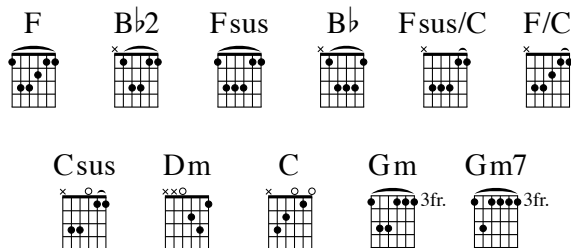

667 - As We Go

JEREMY JOHNSON

Key: F major (w/ opt. modulation to G major) - 4/4

JEREMY JOHNSON
Arranged by David Shipp

INTRO **F B \flat 2 | Fsus F B \flat | F B \flat 2 | Fsus/C F/C Csus**

CHORUS **F Dm B \flat Csus**

As we go, | may Your Spirit go be- | fore us.

Dm B \flat Csus C
As we go, | may we follow where You | lead.

Gm Dm C
May we | live what we have learned,

F C B \flat
Share the | message we have heard,

Gm7 Csus F
And be a | light unto the world as we go. |

OPT.
MOD.

B_b2 | Fsus F B_b | G C | Gsus/D G/D Dsus

CHORUS

G Em C Dsus
As we go, | may Your Spirit go be- | fore us.

Em C Dsus D
As we go, | may we follow where You | lead.

Am Em D
May we | live what we have learned,

G D C
Share the | message we have heard,

Am7 Dsus Em C
And be a | light unto the world as we go. |

Am7 Dsus G
And be a | light unto the world as we go. |

667 - As We Go

JEREMY JOHNSON

4/4

JEREMY JOHNSON

INTRO | | |