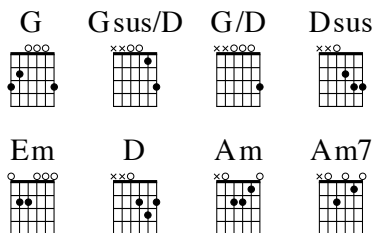

667 - As We Go

JEREMY JOHNSON

Key: F major (w/ opt. modulation to G major) - 4/4

JEREMY JOHNSON
Arranged by David Shipp

INTRO **F B \flat 2 | Fsus F B \flat | F B \flat 2 | Fsus/C F/C Csus**

CHORUS **F Dm B \flat Csus**

As we go, | may Your Spirit go be- | fore us.

Dm B \flat Csus C
As we go, | may we follow where You | lead.

Gm Dm C
May we | live what we have learned,

F C B \flat
Share the | message we have heard,

Gm7 Csus F
And be a | light unto the world as we go. |

OPT.
MOD.

B_b2 | Fsus F B_b | G C | Gsus/D G/D Dsus

CHORUS

G Em C Dsus
As we go, | may Your Spirit go be- | fore us.

Em C Dsus D
As we go, | may we follow where You | lead.

Am Em D
May we | live what we have learned,

G D C
Share the | message we have heard,

Am7 Dsus Em C
And be a | light unto the world as we go. |

Am7 Dsus G
And be a | light unto the world as we go. |

667 - As We Go

JEREMY JOHNSON

4/4

JEREMY JOHNSON

INTRO | | |