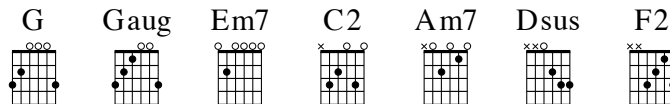

881 - Let My Words Be Few

MATT REDMAN and BETH REDMAN

Key: G major - 4/4

MATT REDMAN and BETH REDMAN

INTRO **G** | **G**

VERSE 1

G	Gaug	Em7	C2		
You are God in heav-	en, And	here I am on earth,			
G	Gaug	Em7	C2		
So I'll let	my words be few.				
Am7	Em7	C2	Dsus	G	G
Je-	sus, I	am so	in love	with You.	

CHORUS

G	F2	Em7	Am7	Dsus	
And I'll stand in awe	of You.				
G	F2	Em7	C2		
And I'll stand in awe	of You.				
Am7	Em7	C2			
And I'll let my words	be few.				
Am7	Em7	C2	Dsus	G	G
Je-	sus, I	am so	in love	with You.	

BRIDGE

F2	Em7	C2	G	F2	Em7	C2
			And I'll	stand in awe	of You.	

VERSE 2 The simplest of love songs I want to bring to You,
So I'll let my words be few. Jesus, I am so in love with You.

881 - Let My Words Be Few

| | | And I'll | stand in awe | of You. | |

VERSE 2

The simplest of love songs I want to bring to You,
So I'll let my words be few. Jesus, I am so in love with You.