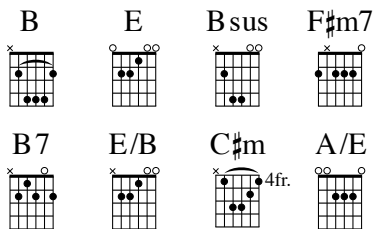

OPT.
MOD.

A B A B

CHORUS

E B A E A
| Lord, You | are more | precious than | silver;

E B A Bsus B
| Lord, You | are more | costly than | gold.

E B A E
| Lord, You | are more | beautiful than | diamonds,

A E F#m7 A B7 E F#m7 E
And | nothing I de- | sire compares with | You. |

TAG

A E F#m7 E/B B C#m F#m7 E
And | nothing I de- | sire compares with | You. |

A E F#m7 E/B B E A/E E
| Nothing I de- | sire compares with | You. |