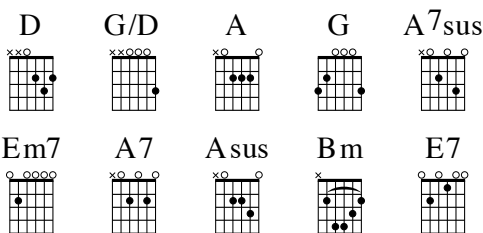

557 - More Precious than Silver

LYNN DeSHAZO;
Based on Proverbs 3:13-15

Original Key: E♭ major (w/ opt. modulation to F major)
Capo 1: D major (w/ opt. modulation to E major)
Meter: 4/4

LYNN DeSHAZO

INTRO **D G/D | D G/D**

CHORUS

D	A	G	D G
| Lord, You	| are more	| precious than	| silver;
D	A	G	Asus A
| Lord, You	| are more	| costly than	| gold.
D	A	G	D
| Lord, You	| are more	| beautiful than	| diamonds,
G D	Em7 G A7	D Em7	D
And | nothing I de-	| sire compares	with | You.	|

VERSE

G	D	Em7	G	D
And | who can weigh	the val-	ue of	| knowing	| You?
G	D	Em7	Asus	A D
| Who can judge	the |	worth of who You are?	|	|
G	D	Em7	G	D
And | who can count	the |	blessing of	| loving	| You?
A Bm	D	E7	Asus A	Asus A
Who can | say just	|	how great You are?	|	|