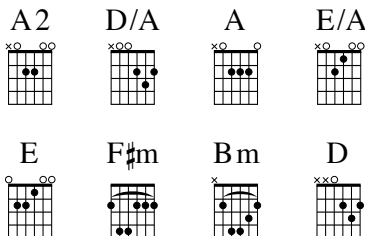

54 - Agnus Dei

MICHAEL W. SMITH

Key: A major
Meter: 4/4

MICHAEL W. SMITH

INTRO **A2** | **A2** | **A2** | **A2**

VERSE **A2** **D/A** **A** **A**

Alle- lu- ia, |

A **D/A** **D/A** **E/A** **D/A** **A2** **A2**

Alle-luia, | for the Lord God Almighty | reigns! |

A2 **D/A** **A** **A**

Alle- lu- ia, |

A **D/A** **D/A** **E/A** **D/A** **A2** **A2**

Alle-luia, | for the Lord God Almighty | reigns! |

A **D/A** **D/A**

Alle-lu- ia. |

CHORUS **E** **A** **E** **A** **D/A** **A** **F#m** **E**

Ho- | ly, ho- | ly are You, | Lord God Almighty- | y.

Bm **D** **Bm** **D**
Worthy is the | Lamb, worthy is the | Lamb.

A **E** **A** **D/A** **A** **F#m** **E**
You are ho- | ly, ho- | ly are You, | Lord God Almighty- | y.

Bm **D** **Bm** **D** **E** **A2** **A2**
Worthy is the | Lamb, worthy is the | Lamb, A- | men. |

54 - Agnus Dei

MICHAEL W. SMITH

Meter: 4/4

MICHAEL W. SMITH

INTRO

| | |

VERSE