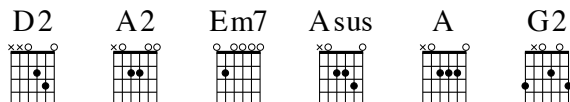

127 - The Heart of Worship

MATT REDMAN

Original Key: E♭ major
Capo 1: D major
Meter: 4/4

MATT REDMAN

INTRO **D2** | **A2** | **Em7** | **Asus** **A**

VERSE 1 **D2** **A2** **Em7** **Asus** **A**
| When the music fades, | all is swept away | and I simply come; |

D2 **A2**
| Longing just to bring | something that's of worth,

Em7 **Asus** **A**
| That will bless Your heart. |

PRE-
CHORUS

Em7 **D2** **A2**
| I'll bring You more than a song, | for a song in itself

Em7 **D2** **A2**
| Is not what You have required. |

Em7 **D2** **A2**
| You search much deeper within, | through the way things appear;

Em7 **D2** **A2**
| You're looking into my heart. |

CHORUS

D2 **A2**
| I'm coming back to the heart | of worship,

Em7 **G2** **A2**
And it's | all about You, it's | all about You, Jesus.

D2 **A2**
| I'm sorry, Lord, for the thing | I've made it,

Em7 **G2** **A2** **D2** **D2**
When it's | all about You, it's | all about You, Jesus. | |

VERSE 2 King of endless worth, no one could express how much You deserve.
Though I'm weak and poor, all I have is Yours, every single breath.

© Copyright 1999 Thankyou Music (PRS)
(admin. worldwide by EMI CMG Publishing excluding Europe which is admin. by kingswaysongs.com).
All rights reserved. Used by permission.