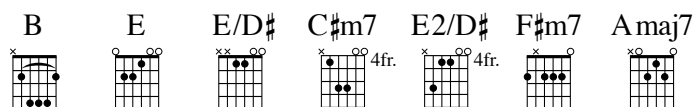

VERSE 2 Praise You in the heavens, joining with the angels, Praising You forever and a day.
Praise You on the earth now, joining with creation, Calling all the nations to Your praise.
If we could see how much You're worth, Your power, Your might, Your endless love,
Then surely we would never cease to praise You.

CHORUS 2 I will worship, I will worship, I will worship You with every breath.
I will worship, I will worship, I will worship You with every breath.

OPT.
MOD.

G A B

CHORUS 1 **E E/D#**
| Everything that, | everything that,

C#m7 A B A
| Everything that | has breath praise the Lord.

E E2/D#
| Everything that, | everything that,

C#m7 A B A
| Everything that | has breath praise the Lord.

E E/D#
| Everything that, | everything that,

C#m7 A B A
| Everything that | has breath praise the Lord.

E E2/D#
| Everything that, | everything that,

C#m7 A B A
| Everything that | has breath praise the Lord.

F#m7 A B Amaj7 A E
| | |