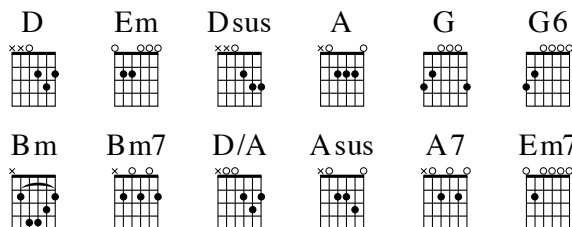

CHORUS

D **Em**
I need You more, | more than yesterday.

A **G6** **D**
I need You, Lord, | more than words can say.

Bm **Bm7** **G6** **Em**
I need You more | than | ever before.

D/A **Asus** **A7** **D** **(G)**
I need You, Lord, | I need You, Lord. |

VERSE

G **A** **Bm**
More than the air | I breathe, more than the song | I sing.

D **G** **Em** **D**
More than the next | heartbeat, | more than anything.

G **A** **Bm**
And Lord, as time | goes by, I'll be by | Your side,

Em7 **D** **Asus** **(G)**
'Cause I | never want to go back to | my old life.

OPT.
MOD.

B^bsus

CHORUS

	A^b	E^b	Fm
I need	You more,		more than yesterday.
		B^b	A^b6 E^b
I need You, Lord,			more than words can say.
		Cm Cm7	A^b6 Fm
I need You more		than	ever before.
	E^b/B^b	B^bsus	B^b7 Cm Fm7
I need You, Lord,		I need	You, Lord.
	E^b/B^b		E^bsus/B^b
I need You, Lord,			
	E^b	Fm	E^b/B^b
I need You, Lord.			
	E^bsus/B^b	B^b	B^b E^b
I need	You		more.