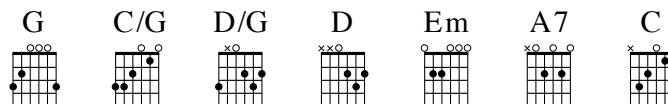

867 - I'm Forever Grateful

MARK ALTROGGE

Key: G major
Meter: 4/4

MARK ALTROGGE

INTRO **G | C/G | G | C/G**

VERSE **G C/G**
You | did not wait for me to draw | near to You,
D/G C/G G
But You | clothed Yourself with frail humanity. |
G C/G
You | did not wait for me to cry | out to You,
D/G C/G G
But You | let me hear Your voice call- ing | me.

CHORUS **D G**
And I'm forever | grateful to You, |
D G
I'm forever | grateful for the | cross.
D Em
I'm forever | grateful to You |
G A7 C D G
That You | came to | seek and save the lost. |

TURN-AROUND **C/G | G | C/G**

BRIDGE **G D/G C/G G D/G C/G**
I'm so | grateful to You. | I'm so | grateful to You. |
G D/G C/G G D/G C/G
I'm so | grateful to You. | I'm so | grateful to You. |
G D/G C/G G D/G C/G
I'm so | grateful to You. | I'm so | grateful to You. |
G D/G C/G G D/G C/G
I'm so | grateful to You. | I'm so | grateful to You. |

© Copyright 1985 Sovereign Grace Praise (BMI) (admin. in the US & Canada by Integrity's Praise! Music)
(c/o Integrity Media, Inc., 1000 Cody Road, Mobile, AL 36695).
All rights reserved. Used by permission.