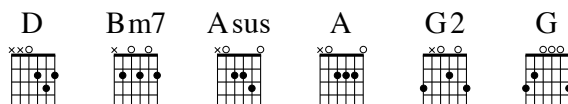

758 - A Love So Amazing

PAUL OAKLEY

Original Key: F major
Capo 3: D major
Meter: 4/4

PAUL OAKLEY

INTRO **D** | **Bm7** | **Asus** **A** | **G2**

VERSE 1

D	D	Bm7	Bm7
| A love so a-	| mazing	| has come to	| save me,
G	G	D	D
| And this love	| changes everything.	|	|
D	D	Bm7	Bm7
| Father, You	| found me.	| Your goodness sur-	| rounds me.
G	G	D	D
| I'm Yours	| for eternity.	|	|

CHORUS 1

D	G
And You will al-	ways be the King on the
D	G
Now Your praise	will always be on my
Bm7	G A G
No one else	could do the things that You've
	done in my life.

VERSE 2
Your ways are faithful. Your works are beautiful. Your Word sets the captives free.
Your hand upon me heals and restores me. Your grace fills my every need.

CHORUS 2
There's no greater love that's ever been shown, And Your song in me just has to be sung.
No one else could do the things that You've done in my life.