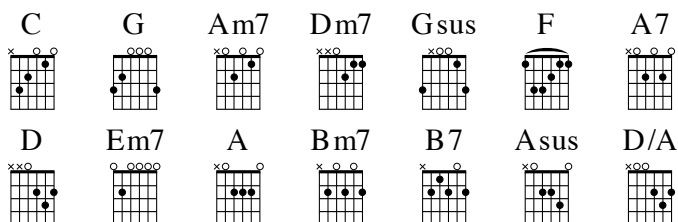

800 - Emmanuel

BOB McGEE

Key: C major (w/ opt. modulation to D major)
Meter: 4/4

BOB McGEE

INTRO **C G | Am7 G Am7 | Dm7 | Gsus G | C | C**

CHORUS **F C Dm7 G C G Am7**
Emmanu- | el, | Emmanu- | el, |

A7 Dm7 G C Am7
His name is | called | Emmanu- | el; |

F C Dm7 G C G Am7
God with | us, | revealed in | us; |

A7 Dm7 Gsus G C
His name is | called | Emmanu- | el.

TURN-AROUND **G | Am7 G Am7 | Dm7 | Gsus G | C**

OPT. MOD. **Am7 | D**

CHORUS **G D Em7 A D A Bm7**
Emmanu- | el, | Emmanu- | el, |

B7 Em7 A D Bm7
His name is | called | Emmanu- | el; |

G D Em7 A D A Bm7
God with | us, | revealed in | us; |

B7 Em7 Asus A D A Bm7
His name is | called | Emmanu- | el. |

B7 Em7 Asus A D D/A D D/A D
His name is | called | Emmanu- | el. |