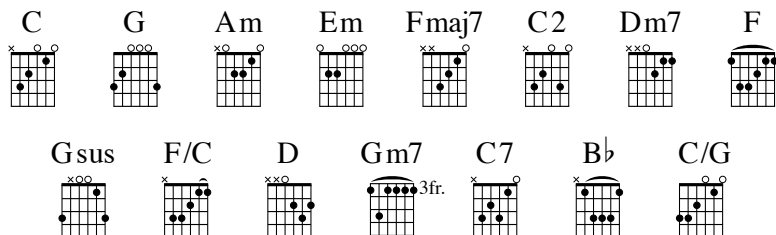

827 - Great Is Your Faithfulness

JEREMY JOHNSON
and PAUL MARINO

Key: C major (w/ opt. modulaion to D major)
Meter: 4/4

JEREMY JOHNSON
and PAUL MARINO

INTRO **C G | Am Em | Fmaj7 C2 | Dm7 G | C F**

VERSE **C G Dm7**
Your | mercies are new every morn- | ing.
F Gsus G C F/C
Your | grace is suffi- | cient each day.
C G Dm7 C2
Your | love and compas- | sion surround me.
F D Gsus G
Your | hope is my peace | and my strength.

CHORUS **C G Am Gm7 C7**
| Great is Your faith- | fulness,
F C2 Dm7 F
| Great is Your faith- | fulness,
C Bb C7 F Dm7
| Great is Your faith- | fulness.
C/G Gsus G C
| Lord, You are faith- | ful to me.

TURN-AROUND **G | Am Em | Fmaj7 C2 | Dm7 G**