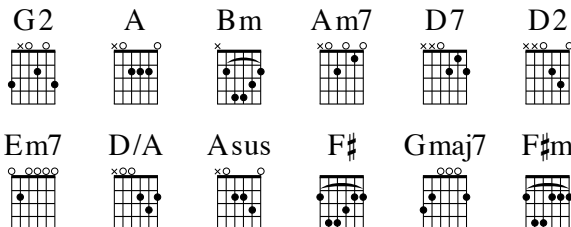

827 - Great Is Your Faithfulness

JEREMY JOHNSON
and PAUL MARINO

Key: C major (w/ opt. modulaion to D major)
Meter: 4/4

JEREMY JOHNSON
and PAUL MARINO

INTRO **C G | Am Em | Fmaj7 C2 | Dm7 G | C F**

VERSE **C G Dm7**
Your | mercies are new every morn- | ing.
F Gsus G C F/C
Your | grace is suffi- | cient each day.
C G Dm7 C2
Your | love and compas- | sion surround me.
F D Gsus G
Your | hope is my peace | and my strength.

CHORUS **C G Am Gm7 C7**
| Great is Your faith- | fulness,
F C2 Dm7 F
| Great is Your faith- | fulness,
C Bb C7 F Dm7
| Great is Your faith- | fulness.
C/G Gsus G C
| Lord, You are faith- | ful to me.

TURN-AROUND **G | Am Em | Fmaj7 C2 | Dm7 G**

OPT.
MOD.

C F F Dm7 G2
All that I need | You've given me. |

CHORUS

D A Bm Am7 D7
| Great is Your faith- | fulness,
G D2 Em7 G
| Great is Your faith- | fulness,
D C D7 G Em7
| Great is Your faith- | fulness.

REPEAT
to Chorus

D/A Asus A D G A
| Lord, You are faith- ful to | me.

ENDING

D/A F# Bm A
| Lord, You are faith- ful to | me.
Gmaj7 Asus A D
| Lord, You are faith- | ful to | me.

A | Bm F#m | Gmaj7 D2 | Em7 A | D