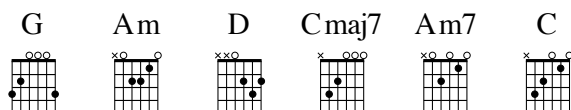

908 - O Sacred King

MATT REDMAN

Key: G major
Meter: 4/4

MATT REDMAN

INTRO **G** | **Am** | **G** | **Am**

VERSE **G** **Am** **G** **Am**
| O sacred | King, | O holy | King,
Am **D** **Am** **D**
| How can I honor You | rightly, | honor that's fit for Your | name?
G **Am** **G** **Am**
| O sacred | Friend, | O holy | Friend,
Am **D** **Am** **D**
| I don't take what You did | lightly; | Friendship instead of dis- | grace.

CHORUS **G** **Am**
For it's the | myst'ry of the universe: | You're the God of holiness,
G **Cmaj7**
| Yet You welcome souls like | me.
G **Am7**
And with the | blessing of Your Father's heart, You | discipline the ones You love.
G **Cmaj7**
There's | kindness in Your majesty. |

TURN-AROUND **Am** **D** **Am** **D**
Jesus, | those who recognize Your | pow'r know | just how wonderful You | are,
C **G** **Am** **G** **Am**
That You draw | near. | | |