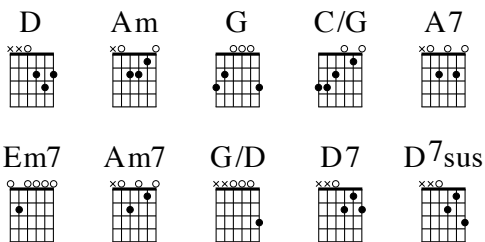

VERSE 1

**F** **B $\flat$ /F** **F**  
| Breathe on me, | Breath of | God,

**F** **G7** **C**  
| Fill me with | life a- | new,

**F** **F** **Dm7** **Gm7**  
| That I may | love what | Thou dost | love,

**F/C** **F/C** **C7** **F**  
And | do what | Thou wouldst | do.

TURN-  
AROUND **F** | **Gm7** | **C7sus**

VERSE 2  
Breathe on me, Breath of God,  
Until my heart is pure,  
Until my will is one with Thine,  
To do and to endure.

VERSE 3  
Breathe on me, Breath of God,  
Till I am wholly Thine,  
Till all this earthly part of me  
Glows with Thy fire divine.

VERSE 4  
Breathe on me, Breath of God,  
So shall I never die,  
But live with Thee the perfect life  
Of Thine eternity.

OPT.  
MOD.

**F** | **Gm7** | **D** **Am**

VERSE 4

**G** **C/G** **G**  
| Breathe on me, | Breath of | God,

**G** **A7** **D**  
| So shall I | never | die,

**G** **G** **Em7 Am7**  
| But live with | Thee the | perfect | life

**G/D** **G/D** **D7** **G**  
Of | Thine e- | ter- ni- | ty.

ENDING

**G** | **Am7** | **D7sus** | **G** | **G** | **Am7** | **D7sus** | **G**