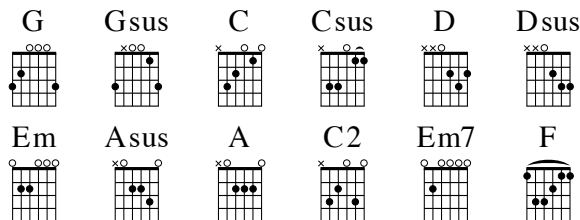

126 - Rock of Ages

RITA BALOCHE

Key: G major - 4/4

RITA BALOCHE

INTRO **G Gsus | G Gsus | G Gsus | G Gsus**

VERSE **G Gsus G Gsus G Gsus G Gsus**
 | There is no rock, | there is no god like our | God; |
C Csus C Csus G Gsus G Gsus
 | No other name | worthy of all our praise. |
D Dsus D Dsus
 The | Rock of Salvation that | cannot be moved,
Em C
 He's | proven Himself to be faith- | ful and true.
Asus A C2 G Gsus G Gsus
 | There is no rock, | there is no god like ours. |

CHORUS **Em7 C G D**
 Rock of A- | ges, | Jesus is the Rock! |
Em7 C G D
 Rock of A- | ges, | Jesus is the Rock! |
Em7 C G D
 Rock of A- | ges, | Jesus is the Rock! |
F C2 G
 | There is no rock, | there is no god like ours. |

TURN-AROUND **Gsus | G Gsus | G Gsus | G Gsus**

TAG **G Gsus G Gsus G Gsus G Gsus**
 Rock of A- | | ges. |

126 - Rock of Ages

RITA BALOCHE

4/4

RITA BALOCHE

INTRO | | |

VERSE | There is no rock, | there is no god like our | God; |

Rock of A- | ges, | Jesus is the Rock! |

Rock of A- | ges, | Jesus is the Rock! |

| There is no rock, | there is no god like ours. |

TURN-
AROUND | | |

TAG Rock of A- | | ges. |