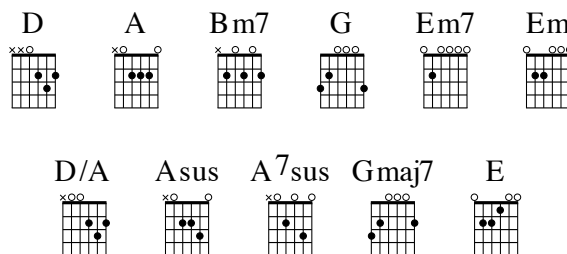

924 - Spirit of the Living God

DANIEL IVERSON

Key: D major (w/ opt. modulation to E♭ major) - 4/4

DANIEL IVERSON
Arranged by Dave Cleveland

INTRO **D A Bm7 | G D Em7 | D A Bm7 | G D Em7**

CHORUS **D Bm7 Em D G D/A Asus D A7sus**
 Spirit of the | liv- ing God, | fall fresh on | me;

D Bm7 Em D G Em Gmaj7 A D Em D
 Spirit of the | liv- ing God, | fall fresh on | me.

G D E A D Em7
 Break me, | melt me, | mold me, | fill me. |

D Bm7 Em D G Em Gmaj7 A D
 Spirit of the | liv- ing God, | fall fresh on | me.

TURN-AROUND **A Bm7 | G D Em7 | D A Bm7 | G D Em7**

OPT. **B^bsus B^b**
MOD.

CHORUS **E^b Cm7 Fm E^b A^b E^b/B^b B^bsus B^b E^b B^b7sus**

Spirit of the | liv- ing God, | fall fresh on | me;

E^b Cm7 Fm E^b A^b Fm E^b/B^b B^b E^b Fm E^b

TAG **A^b E^b F B^b E^b Fm7**

Break me, | melt me, | mold me, | fill me. |

E^b Cm7 Fm E^b A^b Fm A^bmaj7 B^b E^b

Spirit of the | liv- ing God, | fall fresh on | me.

B^b Cm7 | A^b E^b Fm7 | E^b B^b Cm7 | A^b E^b Fm7 | E^b