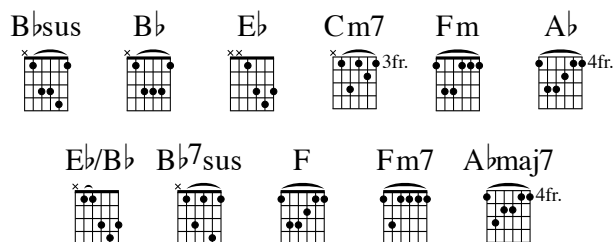

OPT. **B^bsus B^b**
MOD.

CHORUS **E^b Cm7 Fm E^b A^b E^b/B^b B^bsus B^b E^b B^b7sus**

Spirit of the | liv- ing God, | fall fresh on | me;

E^b Cm7 Fm E^b A^b Fm E^b/B^b B^b E^b Fm E^b

Spirit of the | liv- ing God, | fall fresh on | me.

A^b E^b F B^b E^b Fm7

Break me, | melt me, | mold me, | fill me. |

E^b Cm7 Fm E^b A^b Fm A^bmaj7 B^b E^b Fm E^b

Spirit of the | liv- ing God, | fall fresh on | me.

TAG **A^b E^b F B^b E^b Fm7**

Break me, | melt me, | mold me, | fill me. |

E^b Cm7 Fm E^b A^b Fm A^bmaj7 B^b E^b

Spirit of the | liv- ing God, | fall fresh on | me.

B^b Cm7 | A^b E^b Fm7 | E^b B^b Cm7 | A^b E^b Fm7 | E^b