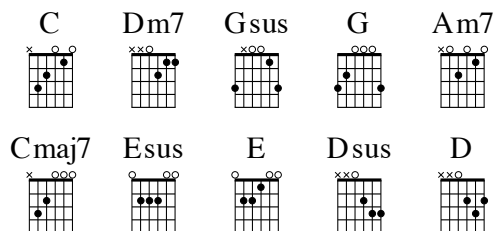

788 - Change My Heart, O God

EDDIE ESPINOSA

Key: C major - 4/4

EDDIE ESPINOSA

INTRO **C Dm7 | Gsus G | C Dm7 | Gsus G | C**

CHORUS

	Am7	Dm7	Gsus
Change my heart, O God,			
	G	Cmaj7	Cmaj7
Make it ever true.			
	Am7	Dm7	Gsus
Change my heart, O God,			
	G	C	(C - repeat) (Esus - to Bridge)
May I be like You.			

BRIDGE

	E	Am7	Dm7
You are the		Potter,	
	G	C	Esus
I am the		clay;	
	E	Am7	Dsus
Mold me and		make me,	
	D	Gsus G C	
This is what I		pray.	

788 - Change My Heart, O God

EDDIE ESPINOSA

4/4

EDDIE ESPINOSA

INTRO | | | |

CHORUS
Change my heart, O God, | |

Make it ever true. | |

Change my heart, O God, | |

May I be like You. | |

BRIDGE
You are the | Potter, |

I am the | clay; |

Mold me and | make me, |

This is what I | pray. |