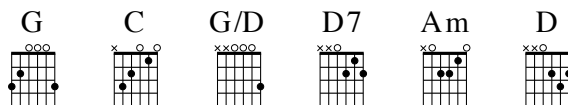

453 - Leaning on the Everlasting Arms

ELISHA A. HOFFMAN

Key: G major
Meter: 4/4

ANTHONY J. SHOWALTER

INTRO **G | C | G/D | G/D D7 G**

VERSE 1 **G Am C**
What a fellowship, | what a joy divine,

G G D
Leaning on the ever- | lasting arms;

G Am C
What a blessedness, | what a peace is mine,

G/D G/D D7 G
Leaning on the ever- | last- ing arms.

CHORUS **G C**
Leaning, | leaning,

G D G D
Safe and secure from | all alarms;

G C
Leaning, | leaning,

G/D G/D D7 G
Leaning on the ever- | last- ing arms.

TURN-
AROUND **G/D | G/D D7 G**

VERSE 2 Oh, how sweet to walk in this pilgrim way, Leaning on the everlasting arms;
Oh, how bright the path grows from day to day, Leaning on the everlasting arms.

VERSE 3 What have I to dread, what have I to fear, Leaning on the everlasting arms?
I have blessed peace with my Lord so near, Leaning on the everlasting arms.