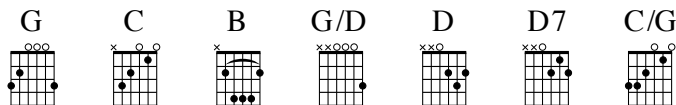

90 - God Will Take Care of You

CIVILLA D. MARTIN

Original Key: A $\flat$ major
Capo 1: G major
Meter: 6/8

W. STILLMAN MARTIN

INTRO **G | C B | C G/D D | G**

VERSE 1 **G G**
Be not dismayed what- | e'er betide,
D7 G
God will take care of | you;
G G
Beneath His wings of | love abide,
D7 G
God will take care of | you.

CHORUS **C C/G G**
God will take | care of you,
G/D D7 D7 G
Through every day, | o'er all the way;
G C B
He will take | care of | you,
C G/D D G
God will take care of | you.

TURN-AROUND **G | C B | C G/D D | G**

VERSE 2 Through days of toil when heart doth fail, God will take care of you;
When dangers fierce your path assail, God will take care of you.

VERSE 3 No matter what may be the test, God will take care of you;
Lean, weary one, upon His breast, God will take care of you.