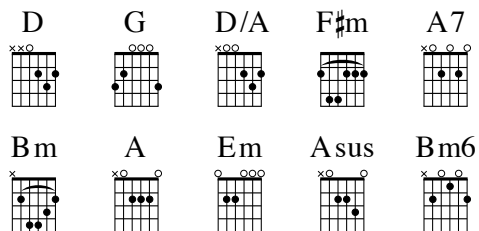

262 - Behold the Lamb

DOTTIE RAMBO

Original Key: E♭ major
Capo 1: D major
Meter: 4/4

DOTTIE RAMBO

INTRO **D G | D/A | D/A F#m A7 | D | D**

CHORUS

Be- | hold the Lamb, | be- | hold the Lamb, |

 | Slain from the four- | dation of the | world. |

For sinners | crucified, | O holy | sacrifice, |

Behold the | Lamb of God, | behold the | Lamb. |

TURN-AROUND **G | D/A | D/A F#m A7 | D | D**

BRIDGE

| Crown | Him, | crown | Him,

| Wor- thy | is the | Lamb. |

| Praise | Him, | praise | Him,

| Heav'n and | earth re- | sound. |

262 - Behold the Lamb

DOTTIE RAMBO

Meter: 4/4

DOTTIE RAMBO

INTRO

| | | |

| | | |

BRIDGE

| Crown | Him, | crown | Him,

| Wor- thy | is the | Lamb. |

| Praise | Him, | praise | Him,

| Heav'n and | earth re- | sound. |