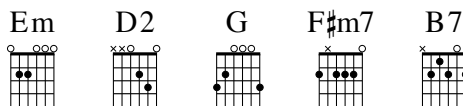

395 - I Love You with the Love of the Lord

JIM GILBERT

Original Key: F major
Capo 3: D major
Meter: 4/4

JIM GILBERT

INTRO **Em7 D A7 | F# Bm | Em7 A7 | D**

CHORUS **D Dmaj7 Em D2 D**

I | love you with the love of the | Lord.

G F#m7 B7 Em A7

Yes, I | love you with the love of the | Lord.

Em7 D A7 F# Bm
I can | see in you the | glory of my King,

Em7 A7 D
And I | love you with the love of the | Lord.

TURN-
AROUND **Bm | Em7 A7 | D**