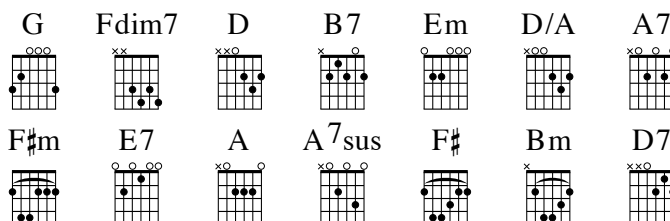

533 - Set My Soul Afire

GENE BARTLETT

Original Key: F major
Capo 3: D major
Meter: 2/2

GENE BARTLETT

INTRO **G Fdim7 | D B7 | Em D/A A7 | D**

VERSE 1 **D F#m A7 D G A7 D**
Set my soul a- | fire, Lord, | for Thy holy | Word;
D D E7 A
Burn it deep with- | in me, | let Thy voice be | heard.
A A7 D D
Millions grope in | darkness | in this day and | hour;
E7 E7 A A7
I will be a | witness, | fill me with Thy | power.

CHORUS **D F#m A7 D G G**
Set my soul a- | fire, Lord, | set my soul a- | fire,
Em A7 A7sus A7 A A7 D
Make my life a | wit- ness | of Thy saving | power.
D F# Bm D7 G
Millions grope in | darkness, | waiting for Thy | Word,
G Fdim7 D B7 Em D/A A7 D
Set my soul a- | fire, Lord, | Set my soul a- | fire.

TURN-AROUND **G Fdim7 | D B7 | Em D/A A7 | D**

VERSE 2 Set my soul afire, Lord, for the lost in sin; Give to me a passion as I seek to win.
Help me not to falter, never let me fail; Fill me with Thy Spirit, let Thy will prevail.

VERSE 3 Set my soul afire, Lord, in my daily life; Far too long I've wandered in this day of strife.
Nothing else will matter but to live for Thee; I will be a witness, for Christ lives in me.

© Copyright 1965. Renewed 1993 Albert E. Brumley & Sons (SESAC) (admin. by ICG).
All rights reserved. Used by permission.