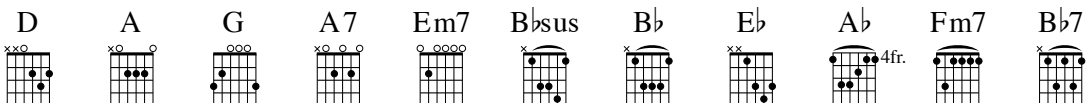

588 - Sanctuary

JOHN THOMPSON
and RANDY SCRUGGS

Key: D major (w/ opt. modulation to E \flat major)
Meter: 4/4

JOHN THOMPSON
and RANDY SCRUGGS

INTRO **D | A | G A7 | D**

CHORUS **D A**
Lord, pre- | pare me to be a sanctu- | ary,
G Em7 D A
Pure and | holy, tried and | true;
D A
With thanks- | giving, I'll be a | living
G A7 D
Sanctu- | ary for | You.

TURN-
AROUND **G A7 | D**

OPT.
MOD. **B \flat sus B \flat**

CHORUS **E \flat B \flat**
Lord, pre- | pare me to be a sanctu- | ary,
A \flat Fm7 E \flat B \flat
Pure and | holy, tried and | true;
E \flat B \flat
With thanks- | giving, I'll be a | living
A \flat B \flat 7 E \flat
Sanctu- | ary for | You.
E \flat B \flat
With thanks- | giving, I'll be a | living
A \flat B \flat 7 E \flat
Sanctu- | ary for | You.