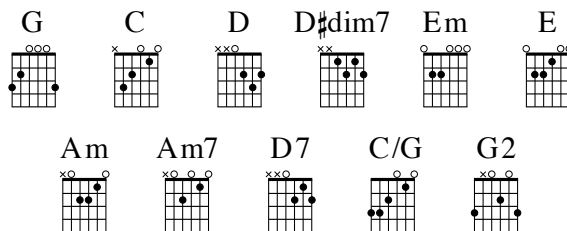

655 - The Family Prayer Song

MORRIS CHAPMAN

Key: G major
Meter: 4/4

MORRIS CHAPMAN

INTRO **G C | D D#dim7 Em E | Am Am7 D7 | C/G G**

CHORUS

G2 Am

| Come and fill our homes with Your | presence;

G2 D

| You alone are worthy of our | rev'ence.

G C D G

As for | me and my house, | we will serve the Lord.

G C D G

As for | me and my house, | we will serve the Lord.

G C D D#dim7 Em E

As for | me and my house, | we will serve the Lord;

Am Am7 D7 C/G G

| We will serve the | Lord.

TURN-AROUND **Am Am7 D7 | C/G G**

655 - The Family Prayer Song

MORRIS CHAPMAN

Meter: 4/4

MORRIS CHAPMAN

INTRO