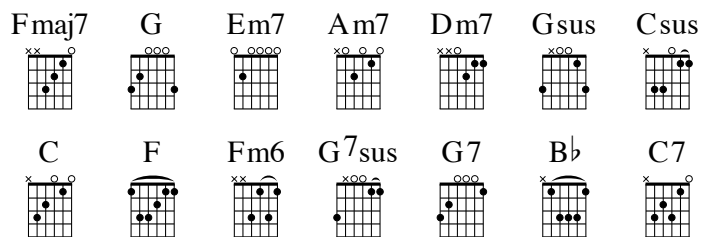

266 - Glory to the Lamb

LARRY DEMPSEY

Key: C major
Meter: 4/4

LARRY DEMPSEY

INTRO **Fmaj7 G | Em7 Am7 | Dm7 Gsus G | Csus C**

CHORUS **C G F Fm6 G7sus G7**

| Glory, | glory, | glory to the | Lamb.

C G Dm7 G7 C
| Glory, | glory to the | Lamb.

Fmaj7 G Em7 Am7
For He is | glori- ous and | worthy to be praised,

Dm7 G Bb C7 Bb C7
The | Lamb upon the | throne;

Fmaj7 G Em7 Am7
And | unto Him we | lift our voice in praise,

Dm7 Gsus G Csus C
The | Lamb upon the | throne.

TURN-AROUND **Dm7 Gsus G | Csus C**