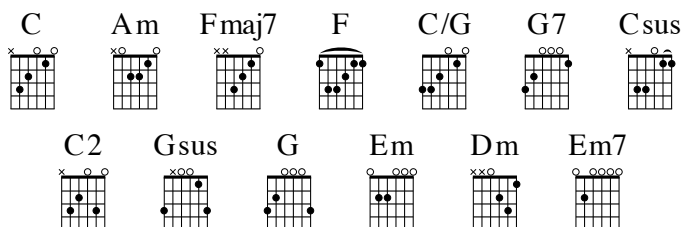

261 - Lamb of God

TWILA PARIS

Key: C major
Meter: 3/4

TWILA PARIS

INTRO **C | Am Fmaj7 C | Am F | C C/G G7 | Csus C | C**

VERSE 1 **G7 C2 G7 C**
Your only | Son, no sin to | hide,
Am Fmaj7 Gsus G
But You have | sent Him from Your | side
C Fmaj7 Em Am F
To walk up- | on this guilty | sod,
C/G G7 Csus C
And to be- | come the Lamb of | God.

CHORUS **Am Dm Em7 C**
O Lamb of | God, sweet Lamb of | God;
Am Fmaj7 Gsus G
I love the | holy Lamb of | God.
C Am C Am F
O wash me | in His precious | blood.

(1st & 2nd times) My Jesus | Christ, the Lamb of | God. |
C C/G G7 Csus C C
(3rd time) Till I am | just a lamb of | God. |

TURN-AROUND **C | Am Fmaj7 C | Am F | C C/G G7 | Csus C | C**

VERSE 2 Your gift of love they crucified, They laughed and scorned Him as He died;
The humble King they named a fraud, And sacrificed the Lamb of God.

VERSE 3 I was so lost I should have died, But You have brought me to Your side
To be led by Your staff and rod, And to be called a lamb of God.