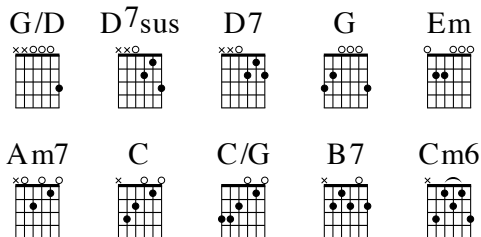

381 - Make Me a Servant

KELLY WILLARD

Key: G major
Meter: 3/4

KELLY WILLARD

INTRO **G/D** | **D7sus** **D7** | **G** | **G**

CHORUS **G** **Em** **Am7** **D7sus** **D7**

Make me a | servant, | humble and | meek;

Am7 **C** **D7** **C/G** **G** **B7**

Lord, let me | lift up | those who are | weak.

Em **Em** **Em** **Cm6**

And may the | prayer of my | heart always | be:

G/D **D7sus** **D7** **G/D** **D7sus** **D7**

Make me a | ser- vant, | make me a | ser- vant,

G/D **D7sus** **D7** **G** **G**

Make me a | ser- vant to- | day. |

TURN-AROUND **G/D** | **D7sus** **D7** | **G** | **G**

381 - Make Me a Servant

KELLY WILLARD

Meter: 3/4

KELLY WILLARD

INTRO | | |