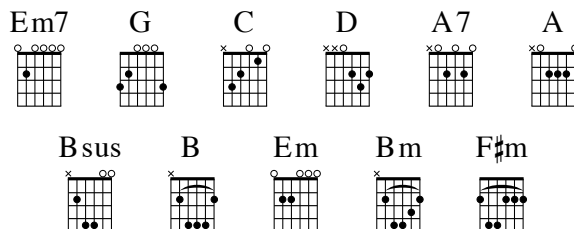

B♭ C B♭ C Dsus D
I will | praise His | name! |

CHORUS **Gm Dm C F Am B♭ F**
He is the | Lord; for- | ever His truth shall | reign.

Gm Dm C F Am B♭ F
Heav- en and | earth re- | joice in His holy | name.

Gm7 B♭ E♭ B♭ F F
He is exalted, the | King is exalted on | high. |

TURN-AROUND **Gm7 B♭ | E♭ B♭ | F | F**

296 - He Is Exalted

TWILA PARIS

Original Key: F major
Capo 3: D major
Meter: 6/8

TWILA PARIS

INTRO **Em7 G | C G | D | D**

VERSE **D D G G A7**
He is exalted, the | King is exalted on | high; I will | praise Him.

D D
He is exalted, for- | ever exalted, and

G A G A Bsus B
I will | praise His | name! |

CHORUS **Em Bm A D F#m G D**
He is the | Lord; for- | ever His truth shall | reign.

Em Bm A D F#m G D
Heav- en and | earth re- | joice in His holy | name.

Em7 G C G D D
He is exalted, the | King is exalted on | high. |

TURN-AROUND **Em7 G | C G | D | D**

296 - He Is Exalted

TWILA PARIS

Meter: 6/8

TWILA PARIS

INTRO | | |

VERSE He is exalted, the | King is exalted on | high; I will | praise Him.