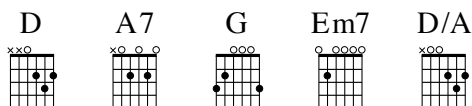

91 - Surely Goodness and Mercy

JOHN W. PETERSON and ALFRED B. SMITH

Original Key: E $\flat$ major
Capo 1: D major
Meter: 3/4

JOHN W. PETERSON and ALFRED B. SMITH

INTRO **D** | **A7** | **A7** | **D** | **D**

VERSE 1

	D	D	G	G
A	| pilgrim was	| I, and a-	| wand'ring,	|
Em7	A7	A7	D	D
In the	| cold night of	| sin I did	| roam	|
	D	D	G	G
When	| Jesus the	| kind Shepherd	| found me,	|
Em7	D/A	A7	D	D
And	| now I am	| on my way	| home.	|

CHORUS

	D	D	D	D
Surely	| goodness and	| mercy shall	| follow	| me
	A7	A7	D	D
All the	| days, all the	| days of my	| life;	|
	D	D	D	D
Surely	| goodness and	| mercy shall	| follow	| me
	A7	A7	D	D
All the	| days, all the	| days of my	| life.	|

TURN-AROUND **A7** | **A7** | **D** | **D**

VERSE 2 He restoreth my soul when I'm weary, He giveth me strength day by day;
He leads me beside the still waters, He guards me each step of the way.

VERSE 3 When I walk through the dark, lonesome valley, My Savior will walk with me there;
And safely His great hand will lead me To the mansions He's gone to prepare.

© Copyright 1958 New Spring, Inc. (ASCAP) (admin. by Brentwood-Benson Music Publishing, Inc.).
All rights reserved. Used by permission.