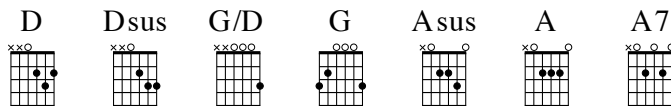

# 279 - There Is a Redeemer

MELODY GREEN

Key: D major  
Meter: 4/4

MELODY GREEN

INTRO      **D      Dsus D | G/D D Dsus D | G      Asus A | D**

VERSE 1      **D      Dsus D      G/D D**  
| There is a      Re- | deem- er-

**A D G A      D A7**  
| Je- sus, God's own | Son;

**D      Dsus D      G/D D Dsus D**  
| Precious Lamb of | God, Mes- si- ah,

**G Asus A      D**  
| Ho- ly | One.

CHORUS      **D                              G D**  
| Thank You, oh, my | Fa- ther,

**G      A                      D A7**  
For | giving us Your | Son,

**D Dsus D              G/D D Dsus**  
And | leav- ing Your | Spir- it till

**D G Asus A      D**  
The | work on earth is | done.

TURN-AROUND      **D      Dsus D | G/D D Dsus D | G      Asus A | D**

VERSE 2      Jesus, my Redeemer, name above all names;  
Precious Lamb of God, Messiah, Hope for sinners slain.

VERSE 3      When I stand in Glory, I will see His face;  
There I'll serve my King forever in that holy place.