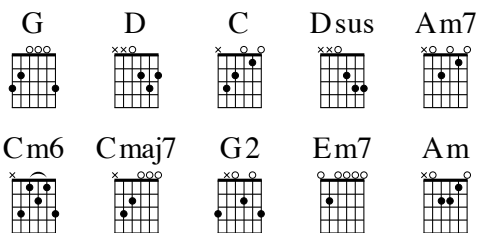

# 109 - There Is None like You

LENNY LeBLANC

Key: G major  
Meter: 4/4

LENNY LeBLANC

INTRO **G D | C G | C Dsus D | G C**

CHORUS

**G D | C G | C Dsus D | G C**  
 | There is none like | You.

**C G Am7 Dsus D**  
 | No one else can touch my | heart like You do.

**G D G C Cm6**  
 | I could search for all e- | ternity long and find

**G Dsus C G (C)**  
 | There is none like | You.

VERSE

**Cmaj7 G2 Em7**  
 Your | mercy flows like a riv- | er wide

**Am7 D G**  
 And | healing comes from Your hand. |

**Cmaj7 G Em7**  
 | Suff'ring children are safe | in Your arms.

**Am C D C D**  
 | There is none like | You.

VERSE Your | mercy flows like a riv- | er wide  
And | healing comes from Your hand. |  
| Suff'ring children are safe | in Your arms.  
| There is none like | You.