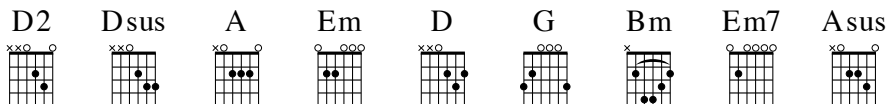

30 - Come, Now Is the Time to Worship

BRIAN DOERKSEN

Key: D major
Meter: 4/4

BRIAN DOERKSEN

INTRO **D2** | **D2** | **D2** | **D2**

VERSE

D2 **D2** **Dsus** **D2**
| Come, | now is the time to wor- | ship.

A **A** **Em** **D** **G**
| Come, | now is the time to give | your | heart.

D2 **D2** **Dsus** **D2**
| Come, | just as you are to wor- | ship.

A **A** **Em** **D** **G**
| Come, | just as you are before | your | God.

D2 **D2**
| Come. |

CHORUS

G **D**
| One day every tongue will confess | You are God.

G **D**
| One day every knee will bow. |

G **Bm** **Bm**
| Still the greatest treasure remains | for those

Em7 **Asus** **A**
Who | gladly choose You now. |

TAG

D2 **D2** **D2** **D2**
| Come. | (Just as you are.) | Come. | (Just as you are.)

D2 **D2** **D2**
| Come. | (Just as you are.) | Come.