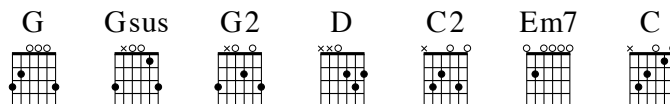

99 - Forever

CHRIS TOMLIN

Key: G major
Meter: 4/4

CHRIS TOMLIN

INTRO **G** | **Gsus** **G** **Gsus** | **G** | **Gsus** **G** **G2**

VERSE 1 **G** **G**
Give | thanks to the Lord, our | God and King.

G **G**
His | love endures forev- | er.

C **C**
For | He is good, He is a- | bove all things.

G **G**
His | love endures forev- | er.

D **D** **C2** **C2**
Sing | praise, | sing | praise! |

VERSE 2 With a mighty hand and outstretched arm, His love endures forever.
For the life that's been reborn; His love endures forever.
Sing praise, sing praise! Sing praise, sing praise!

CHORUS **G** **G** **Em7** **Em7**
Forev- | er God is faith- | ful, forev- | er God is strong, |

G/D **G/D** **C** **C**
Forev- | er God is with | us, forev- | er, |

G **Gsus** **G** **G2**
Forev- | er! |

VERSE 3 From the rising to the setting sun, His love endures forever.
And by the grace of God we will carry on; His love endures forever.
Sing praise, sing praise! Sing praise, sing praise!

© Copyright 2001 worshiptogether.com Songs (ASCAP)/sixsteps Music (ASCAP)
(both admin. by EMI CMG Publishing).
All rights reserved. Used by permission.