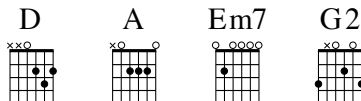

130 - Here I Am to Worship

TIM HUGHES

Original Key: F major
Capo 3: D major
Meter: 4/4

TIM HUGHES

INTRO **D A | Em7 | D A | Em7**

VERSE 1

D	A	Em7
| Light of the world, You stepped	| down into darkness,	
D	A	G2
| Opened my eyes, let me	| see	
D	A	Em7
| Beauty that made this	| heart adore You,	
D	A	G2 G2
| Hope of a life spent with	| You.	|

CHORUS

D	A
Here I am to | worship, here I am to	| bow down,
D	G2
Here I am to | say that You're my God.	|
D	A
You're altogether | lovely, altogether	| worthy,
D	G2 G2
Altogether | wonderful to me.	|

VERSE 2
King of all days, oh, so highly exalted, glorious in heaven above;
Humbly You came to the earth You created, all for love's sake became poor.

BRIDGE

A	D	G2	A	D	G2
I'll nev- | er know how much | it cost to see | my sin upon | that cross.					
A	D	G2	A	D	G2
I'll nev- | er know how much | it cost to see | my sin upon | that cross.					

© Copyright 2001 Thankyou Music (PRS)
(admin. worldwide by EMI CMG Publishing excluding Europe which is admin. by kingswaysongs.com).
All rights reserved. Used by permission.