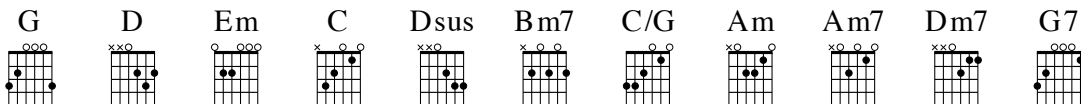

935 - The Power of Your Love

GEOFF BULLOCK

Key: G major - 4/4

GEOFF BULLOCK

INTRO **G D | Em G | C G | Dsus D**

VERSE 1 **G D Em Bm7**
 | Lord, I come to You. | Let my heart be | changed, renewed,
Em D C Dsus D Em D
 | Flowing from the | grace that I found | in | You. |
G D Em Bm7
 | Lord, I've come to know | the weaknesses I | see in me
Em D C
 | Will be stripped a- | way
D C/G G D Em D
 | By the pow'r of Your love. |

CHORUS **C Em D Am G D Em C**
 | Hold me close, | let Your love sur- | round | me.
C Em D G Am7 G Dm7 G7
 | Bring me near, | draw me to Your | side. |
C Em D Am G
 And | as I wait, | I'll rise up like the | ea- | gle.
D Em D C D
 And I will soar with You. | Your Spirit leads me on | in the pow'r of Your love.
C/G G
 | |

VERSE 2 Lord, unveil my eyes. Let me see You face to face,
 The knowledge of Your love as You live in me.
 Lord, renew my mind as Your will unfolds in my life,
 In living ev'ry day by the pow'r of Your love.

| Bring me near, | draw me to Your | side. |

And | as I wait, | I'll rise up like the | ea- | gle.

And I will soar with You. |

Your Spirit leads me on | in the pow'r of Your love. | |

VERSE 2

Lord, unveil my eyes. Let me see You face to face,