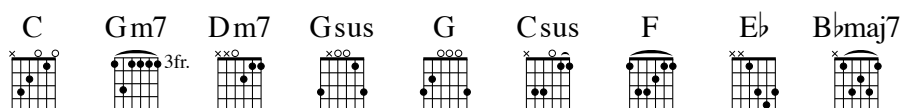

168 - Amazing Love (My Lord, What Love Is This)

GRAHAM KENDRICK

Key: C major
Meter: 4/4

GRAHAM KENDRICK

INTRO **C** | **Gm7** | **C** | **Gm7**

VERSE 1 **C** **C** **Dm7** **Gsus** **G** **Csus** **C** **G**

My | Lord, what | love is this that | pays so | dear- ly?

C **C** **Dm7** **F** **G** **C**

That | I, the | guilty one | may go | free.

CHORUS **Gm7** **F** **C**

A- | mazing love, oh, what | sacrifice;

E♭ **F** **G**

The | Son of God given for | me.

Gm7 **F** **C**

My | debt He pays and my | death He dies

Gm7 **B♭maj7** **C** **Gm7** **F** **C**

That | I might | live, That | I might | live!

TURN-
AROUND **Gm7**

ENDING **Gm7** **C** **Gm7** **F** **C** **Gm7** **C** **C**

That | I might | live, That | I might | live! | | |

VERSE 2 And so they watched Him die; despised, rejected.
But oh, the blood He shed flowed for me.

VERSE 3 And now this love of Christ shall flow like rivers.
Come wash your guilt away, live again!