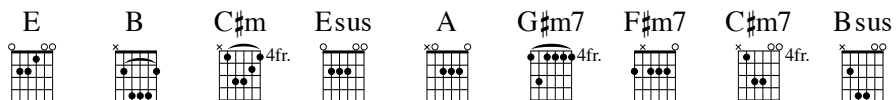

769 - Arms of Love

CRAIG MUSSEAU

Original Key: G major (w/ opt. modulation to A $\flat$ major) - 4/4
Capo 3: E major (w/ opt. modulation to F major)

CRAIG MUSSEAU

INTRO **E B | C $\sharp$ m | E B | Esus**

VERSE

	E	B	C$\sharp$m	E	B	C$\sharp$m	E
	|	I sing a sim-	ple song of love	|			
To my Sav-	A	C$\sharp$m	B	A			
|	ior,	to my Je-	|	sus.			
	E	B	C$\sharp$m	E			
|	I'm grateful for	the things You've done,	|				
My loving Sav-	A	C$\sharp$m	B	G$\sharp$m7			
|	ior,	oh, precious Je-	|	sus.			
	F$\sharp$m7	C$\sharp$m7	B	E			
|	My heart is glad that You've	|	called me Your own.				
	F$\sharp$m7	C$\sharp$m7	Bsus	B			
|	There's no place I'd rather	|	be				

CHORUS

	A	E	G$\sharp$m7	A
Than in Your	|	arms	of love,	|
	E	G$\sharp$m7	A	
In Your	|	arms	of love.	|
	C$\sharp$m	G$\sharp$m7		
Holding me still, |		holding me near		
	Esus	E		
|	In Your arms of love.	|		

TURN-AROUND **B | C $\sharp$ m | E B | Esus**

© Copyright 1991 Mercy / Vineyard Publishing (ASCAP)/Vineyard Songs (CANADA)/ION Publishing (SOCAN)
(admin. in North America by Music Services, Inc. obo Vineyard Music USA).